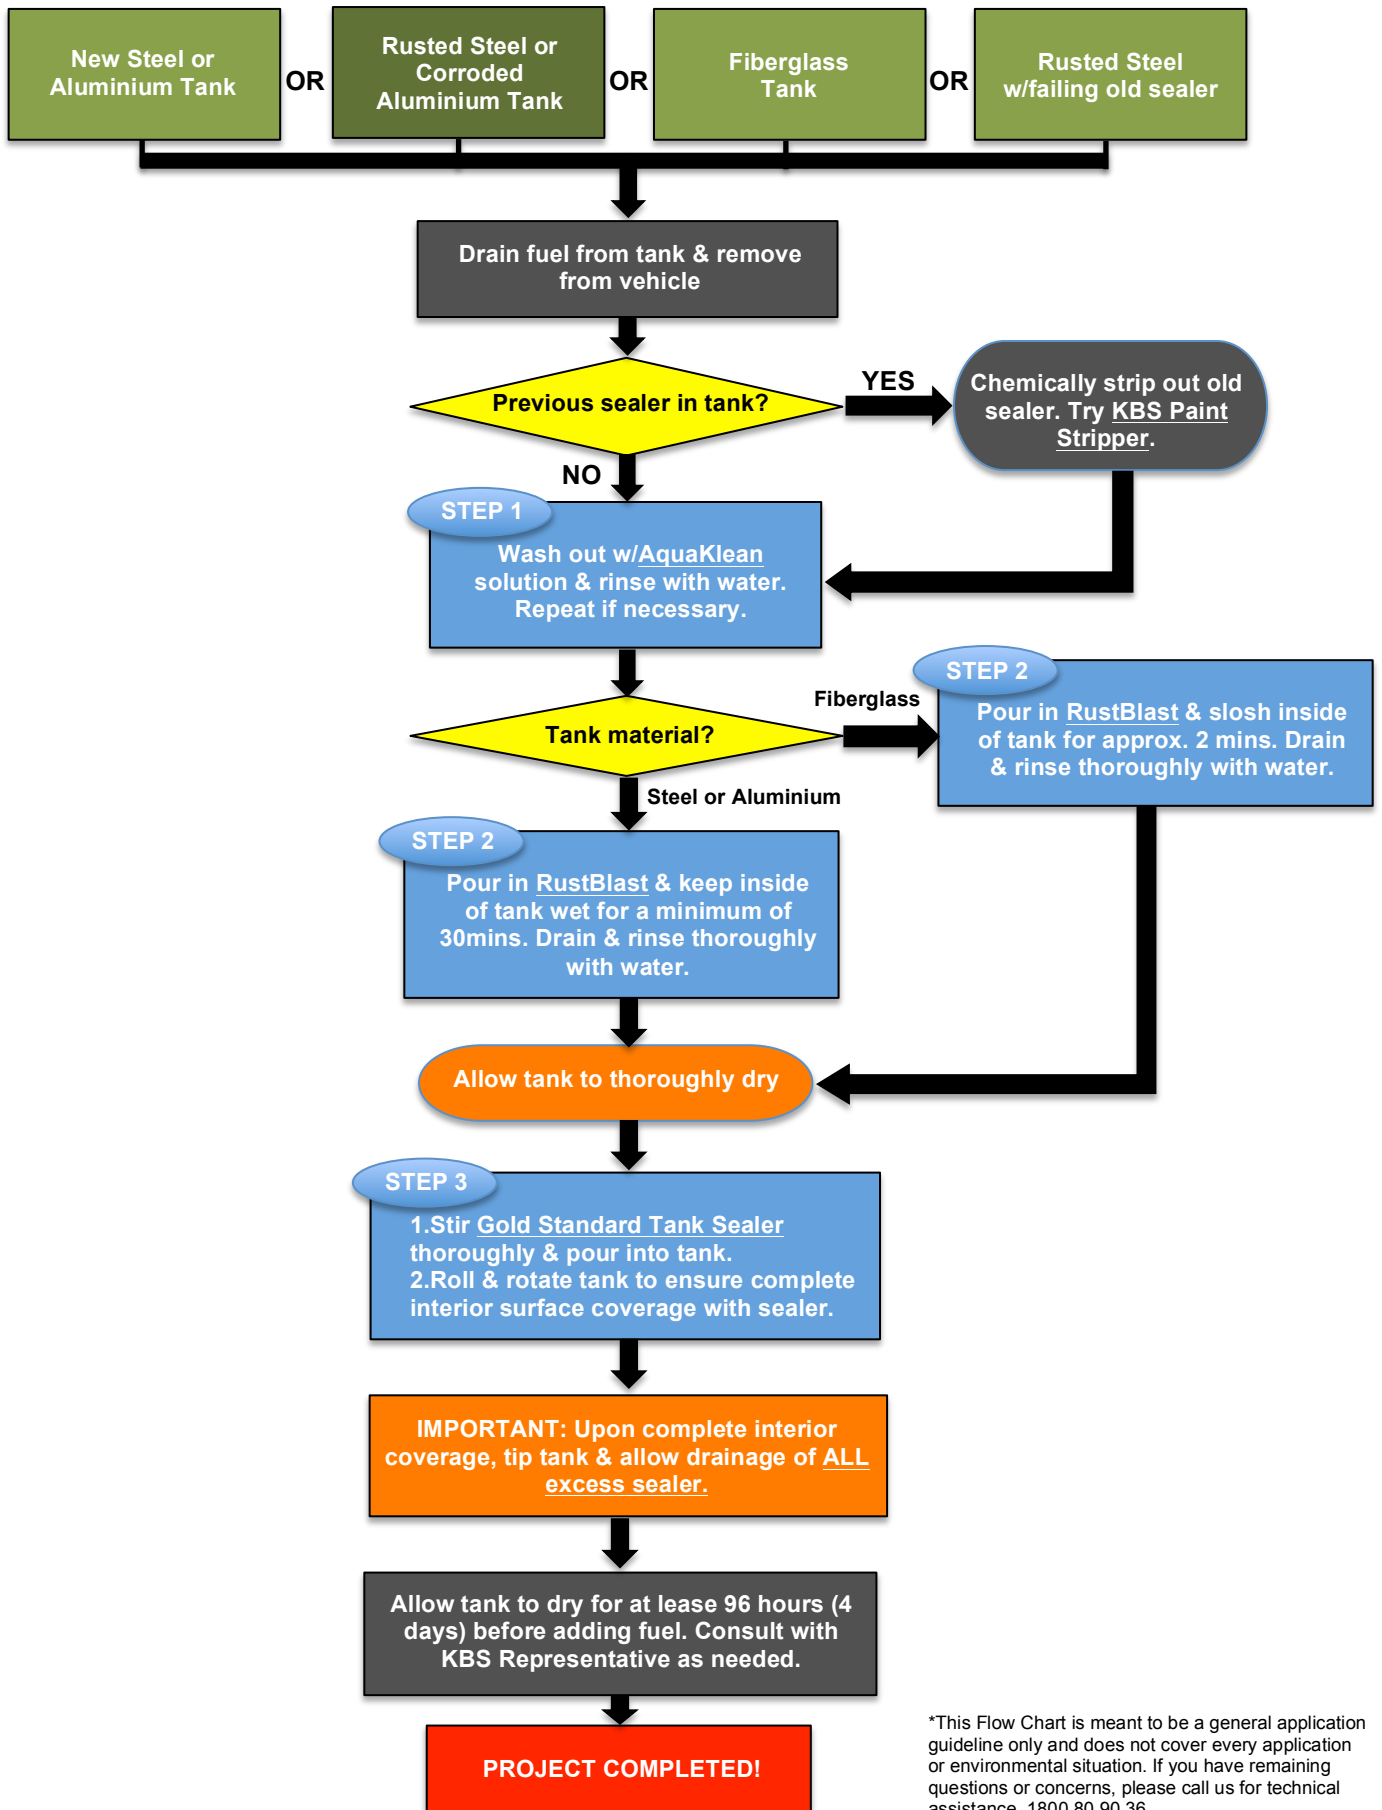

FLOW CHART FUEL TANK SEALER APPLICATION

*This Flow Chart is meant to be a general application guideline only and does not cover every application or environmental situation. If you have remaining questions or concerns, please call us for technical assistance. 1800 80 90 36.